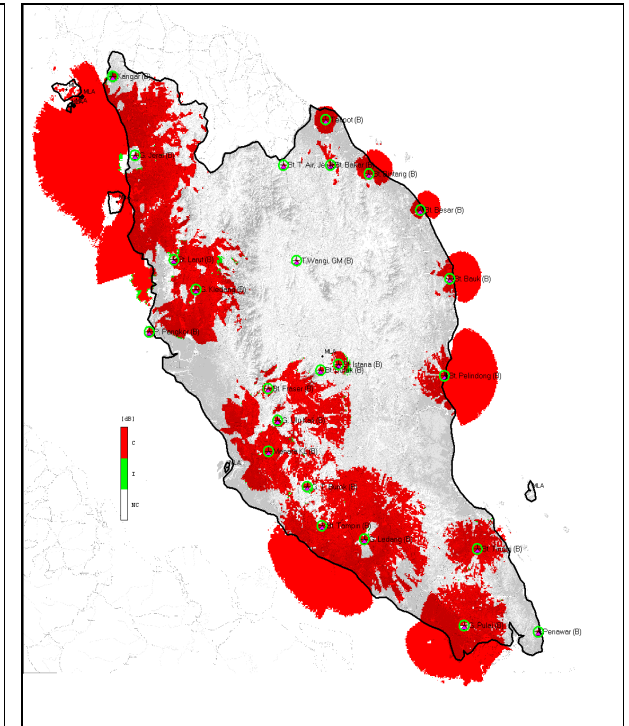

APPENDIX I

PARAMETERS:

- B2H system;
- Fixed 10 meters outdoor antenna;
- With Antenna Discrimination;

PARAMETERS:

- B2H system;
- Portable indoor with 1.5 meter antenna;
- Without Antenna Discrimination;

PARAMETERS:

- B2H system;
- Portable out door with 1.5 meter antenna;
- Without Antenna Discrimination;

PARAMETERS:

- A2H system;
- Fixed 10 meters outdoor antenna;
- With Antenna Discrimination;

PARAMETERS:

- A2H system;
- Portable indoor with 1.5 meter antenna;
- Without Antenna Discrimination;

PARAMETERS:

- A2H system;
- Portable out door with 1.5 meter antenna;
- Without Antenna Discrimination;