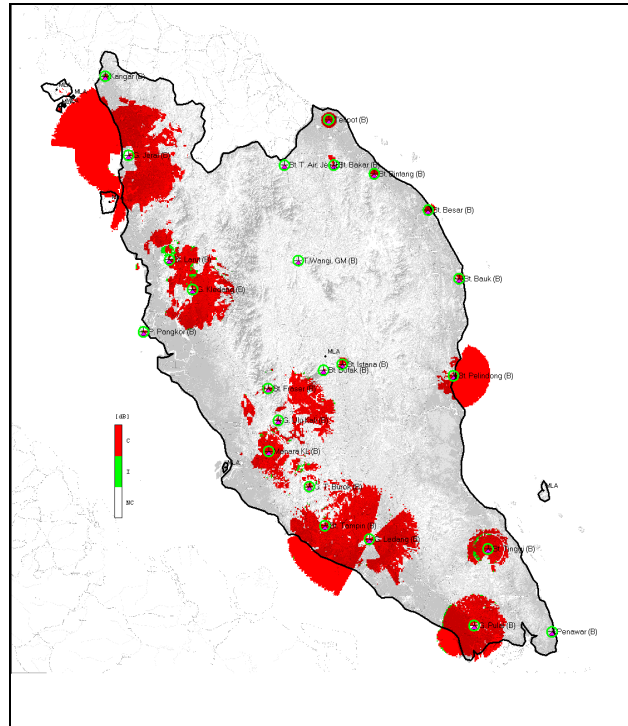

APPENDIX I

PARAMETERS:

- B2H system;
- Fixed 10 meters outdoor antenna;
- With Antenna Discrimination;

PARAMETERS:

- B2H system;
- Portable indoor with 1.5 meter antenna;
- Without Antenna Discrimination;

PARAMETERS:

- B2H system;
- Portable out door with 1.5 meter antenna;
- Without Antenna Discrimination;

PARAMETERS:

- A2H system;
- Fixed 10 meters outdoor antenna;
- With Antenna Discrimination;

PARAMETERS:

- A2H system;
- Portable indoor with 1.5 meter antenna;
- Without Antenna Discrimination;

PARAMETERS:

- A2H system;
- Portable out door with 1.5 meter antenna;
- Without Antenna Discrimination;