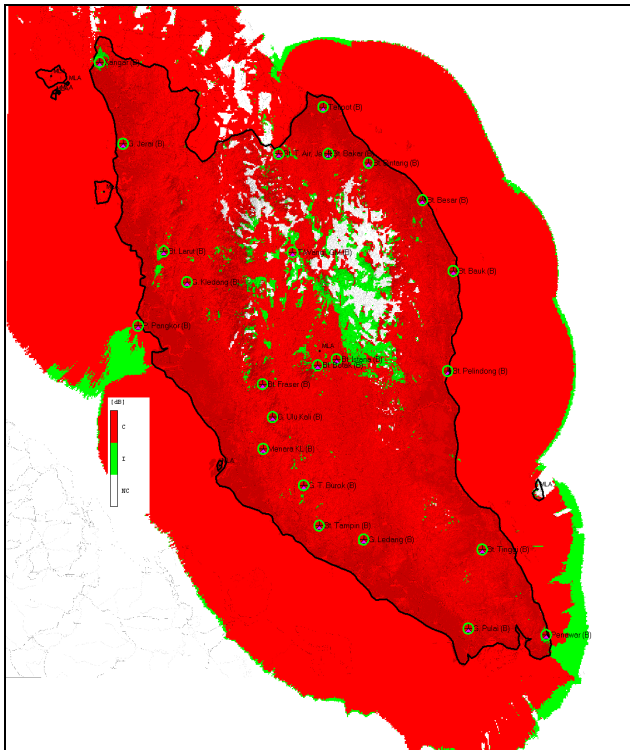

APPENDIX I

PARAMETERS:

- B2H system;
- Fixed 10 meters outdoor antenna;
- With Antenna Discrimination;

PARAMETERS:

- B2H system;
- Portable indoor with 1.5 meter antenna;
- Without Antenna Discrimination;

PARAMETERS:

- B2H system;
- Portable out door with 1.5 meter antenna;
- Without Antenna Discrimination;

PARAMETERS:

- A2H system;
- Fixed 10 meters outdoor antenna;
- With Antenna Discrimination;

PARAMETERS:

- A2H system;
- Portable indoor with 1.5 meter antenna;
- Without Antenna Discrimination;

PARAMETERS:

- A2H system;
- Portable out door with 1.5 meter antenna;
- Without Antenna Discrimination;