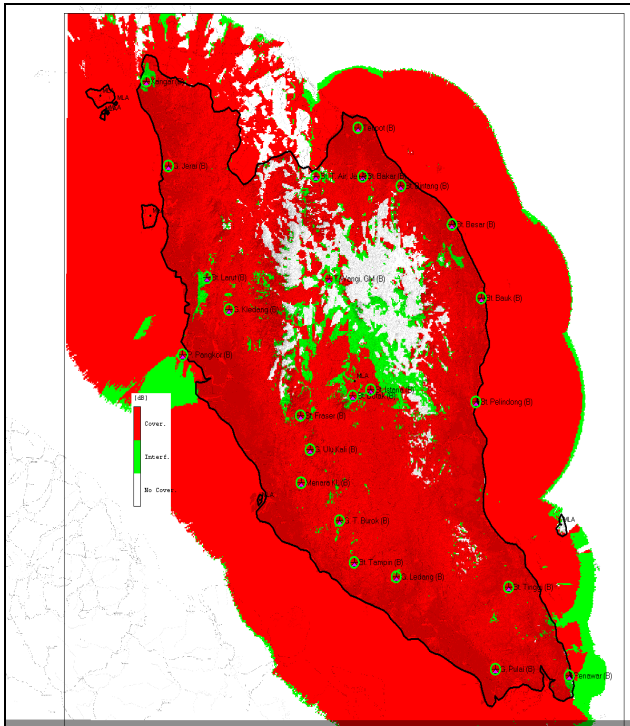

APPENDIX I

PARAMETERS:

- B2H system;
- Fixed 10 meters outdoor antenna;
- With Antenna Discrimination;

PARAMETERS:

- B2H system;
- Portable indoor with 1.5 meter antenna;
- Without Antenna Discrimination;

PARAMETERS:

- B2H system;
- Portable out door with 1.5 meter antenna;
- Without Antenna Discrimination;

PARAMETERS:

- A2H system;
- Fixed 10 meters outdoor antenna;
- With Antenna Discrimination;

PARAMETERS:

- A2H system;
- Portable indoor with 1.5 meter antenna;
- Without Antenna Discrimination;

PARAMETERS:

- A2H system;
- Portable out door with 1.5 meter antenna;
- Without Antenna Discrimination;