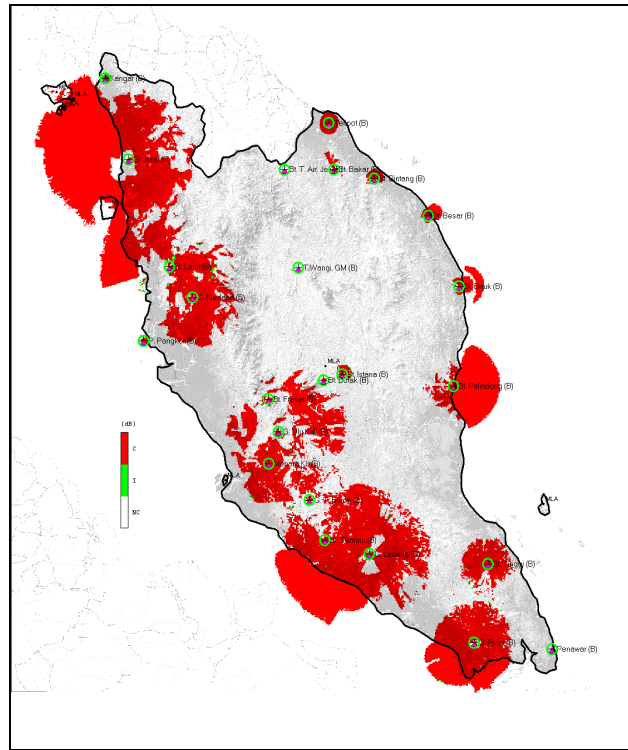

APPENDIX I

PARAMETERS:

- B2H system;
- Fixed 10 meters outdoor antenna;
- With Antenna Discrimination;

PARAMETERS:

- B2H system;
- Portable indoor with 1.5 meter antenna;
- Without Antenna Discrimination;

PARAMETERS:

- B2H system;
- Portable out door with 1.5 meter antenna;
- Without Antenna Discrimination;

PARAMETERS:

- A2H system;
- Fixed 10 meters outdoor antenna;
- With Antenna Discrimination;

PARAMETERS:

- A2H system;
- Portable indoor with 1.5 meter antenna;
- Without Antenna Discrimination;

PARAMETERS:

- A2H system;
- Portable out door with 1.5 meter antenna;
- Without Antenna Discrimination;