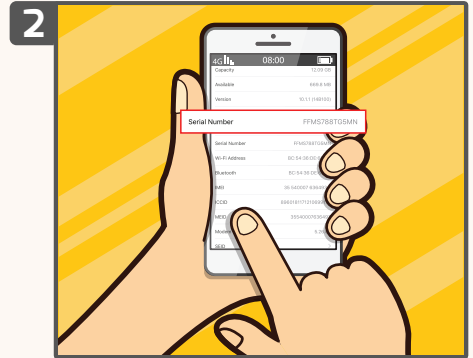

## Check Your Label Mobile Apps

OR

Website: <https://ecomm.sirim.my>

Look for MCMC label before buying a communication device

Locate the IMEI or serial number of the device

Use Check Your Label mobile app or go to website [www.ecomm.sirim.my](http://www.ecomm.sirim.my)