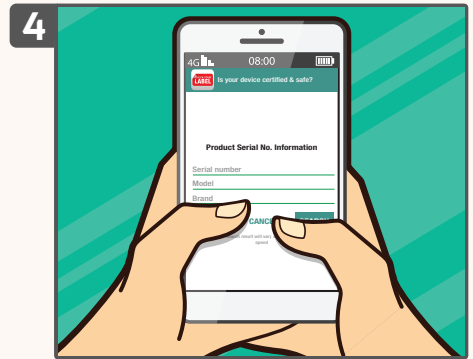

## Check Your Label Mobile Apps

OR

Website: <https://ecomm.sirim.my>

Look for MCMC label before buying a communication device

Locate the IMEI or serial number of the device

Use Check Your Label mobile app or go to website [www.ecomm.sirim.my](http://www.ecomm.sirim.my)

Key in device's IMEI or serial number on mobile app or website to retrieve device's approval information

Ensure device's approval information displayed (model number, brand, supplier etc.) are accurate/belong to the device