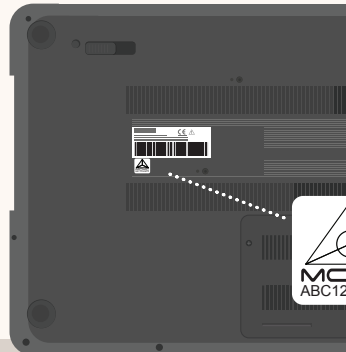

## **CHECK YOUR LABEL (CYL) INITIATIVE**

Consumers are encouraged to verify the authenticity of the label by checking the certification details using the 'Check Your Label' mobile application that can be downloaded from Google Play or Apple App Store. Alternatively, IMEIs or serial numbers of the communication devices can be verified on [ecomm.sirim.my](http://ecomm.sirim.my).

For more information, visit [cyl.mcmc.gov.my](http://cyl.mcmc.gov.my).

MCMC label consists of MCMC logo and manufacturer or supplier's identification number

## E-LABELLING

MCMC label in  
device's firmware

## SURFACE LABELLING

MCMC label  
engraved,  
embossed or  
printed on device