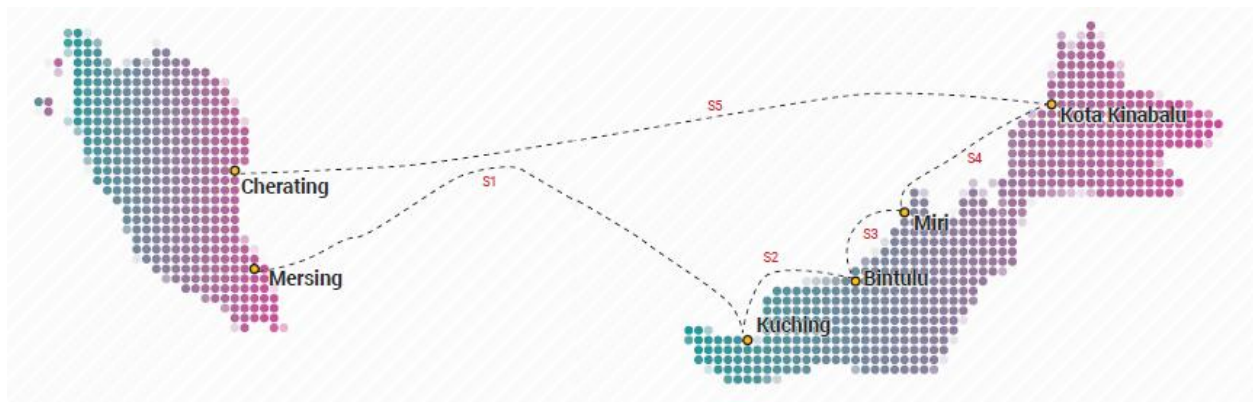

**SURUHANJAYA KOMUNIKASI DAN MULTIMEDIA MALAYSIA**  
*(MALAYSIAN COMMUNICATIONS AND MULTIMEDIA COMMISSION)*

## SUBMARINE CABLE SYSTEM (TO SABAH & SARAWAK)

State	Parliament	Segment Name	Start	End	Total Distance (km)
Johor	Mersing	S1	Mersing	Kuching	1,067.8
Sabah	Bandar Kuching	S2	Kuching	Bintulu	490.3
Sarawak	Bintulu	S3	Bintulu	Miri	210.7
Sarawak	Miri	S4	Miri <td Kota Kinabalu	517.7	
Sarawak	Kota Kinabalu	S5	Kota Kinabalu	Cherating	1,532.5
Total					3,819

**SUBMARINE CABLE SYSTEM (TO ISLANDS – TIOMAN, PERHENTIAN & PANGKOR)**

State	Parliament	Segment Name	Start	End	Total Distance (km)
Pahang	Rompin	Tioman Island	Kuala Rompin	Tioman Island	74
Perak	Lumut	Pangkor Island	Lumut	Pangkor Island	4
Terengganu	Besut	Perhentian Island	Kuala Besut	Perhentian Island	21
Total					99